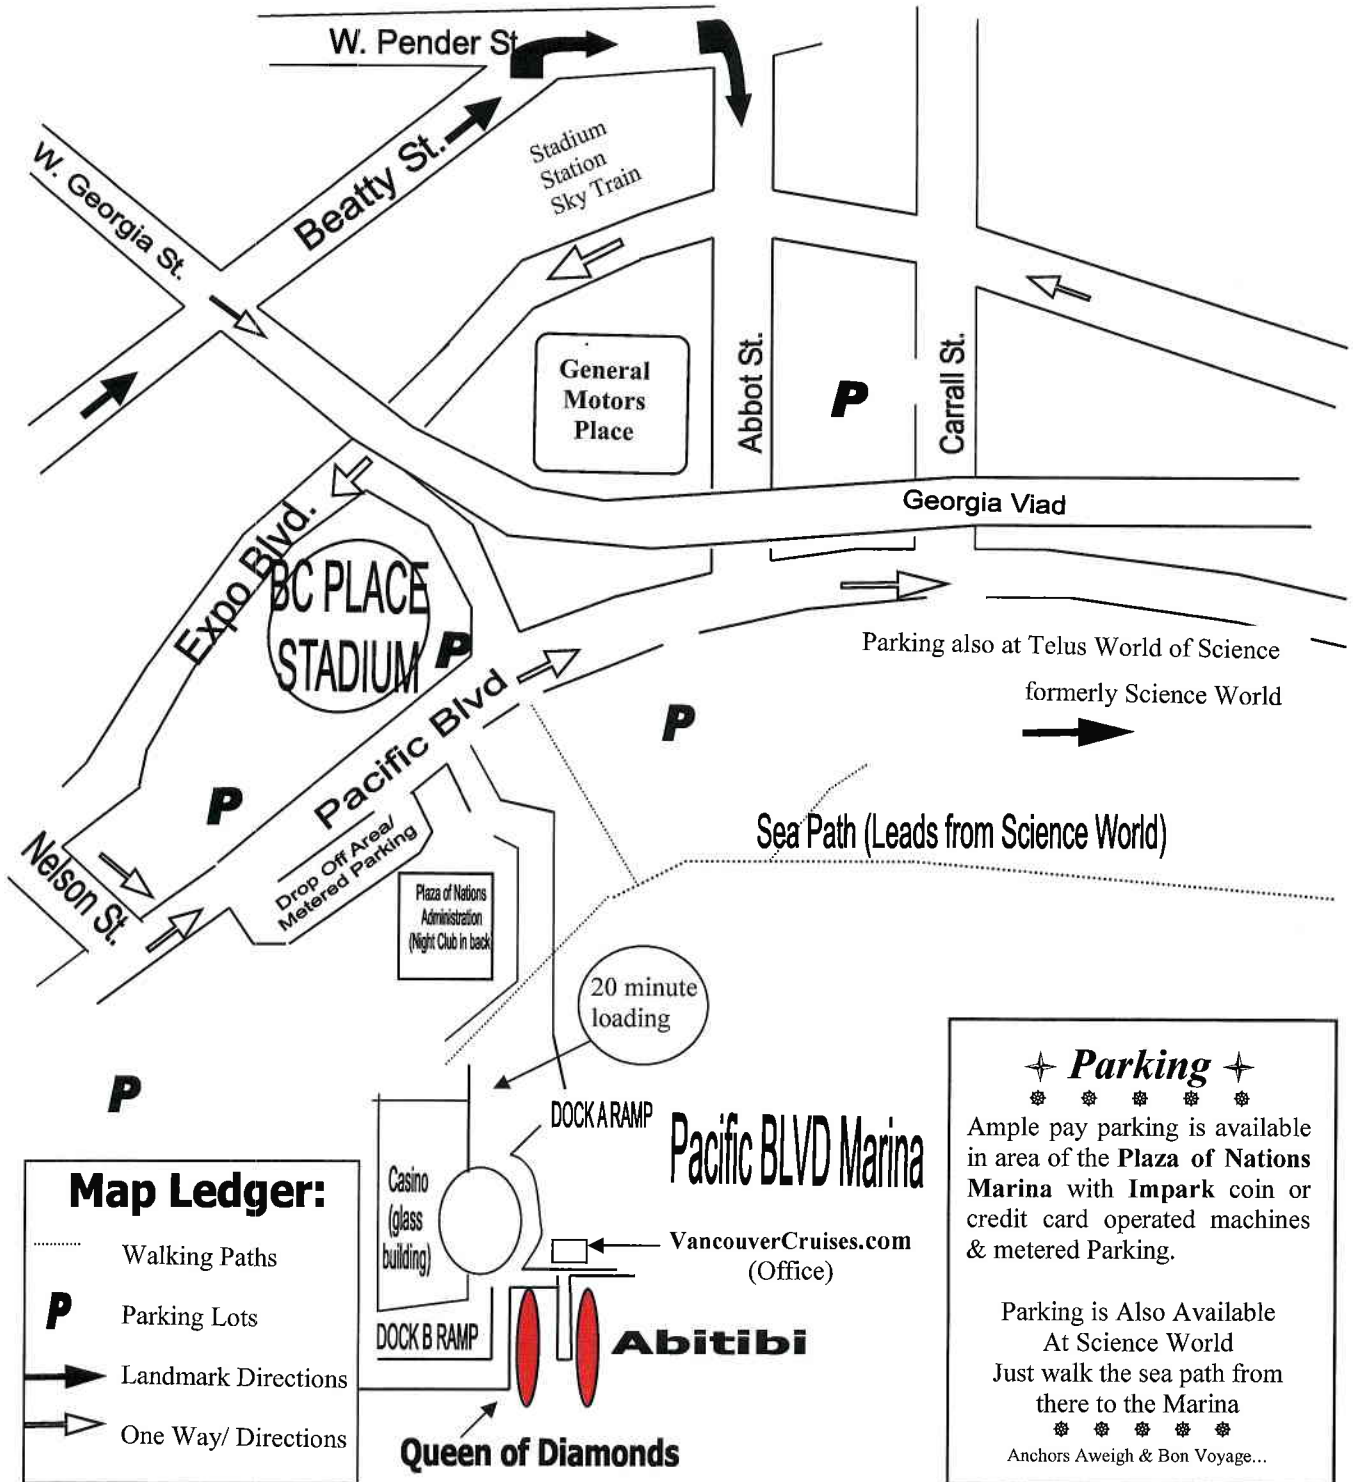

# ⚓ Location, Location, Location ⚓

Located One Block South East of BC Place Stadium or Two Blocks South of GM Place at  
The Plaza of Nations Marina (750 Pacific Blvd)

**Map Ledger:**

- ..... Walking Paths
- P** Parking Lots
- ➔ Landmark Directions
- ➞ One Way/ Directions

✦ **Parking** ✦

\* \* \* \* \*

Ample pay parking is available in area of the **Plaza of Nations Marina** with **Impark** coin or credit card operated machines & metered Parking.

Parking is Also Available At Science World  
Just walk the sea path from there to the Marina

\* \* \* \* \*

Anchors Aweigh & Bon Voyage...

Mailing Address Only: Box 2277 349 West Georgia Street, Vancouver, B.C., V6B 3W5

[www.vancouvercruises.com](http://www.vancouvercruises.com)